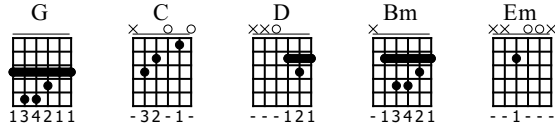

Rubiks

Speed the plough

Standard tuning

$\text{♩} = 120$

Intro

S-Gt

1

mf